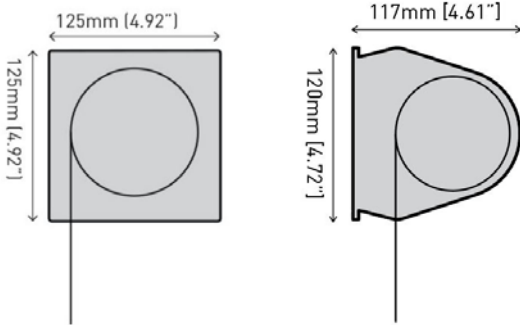

Monument

Black

Capacity

Up to 5m (16.4ft) width

Dimensions

Controls

Manual

Crank
control